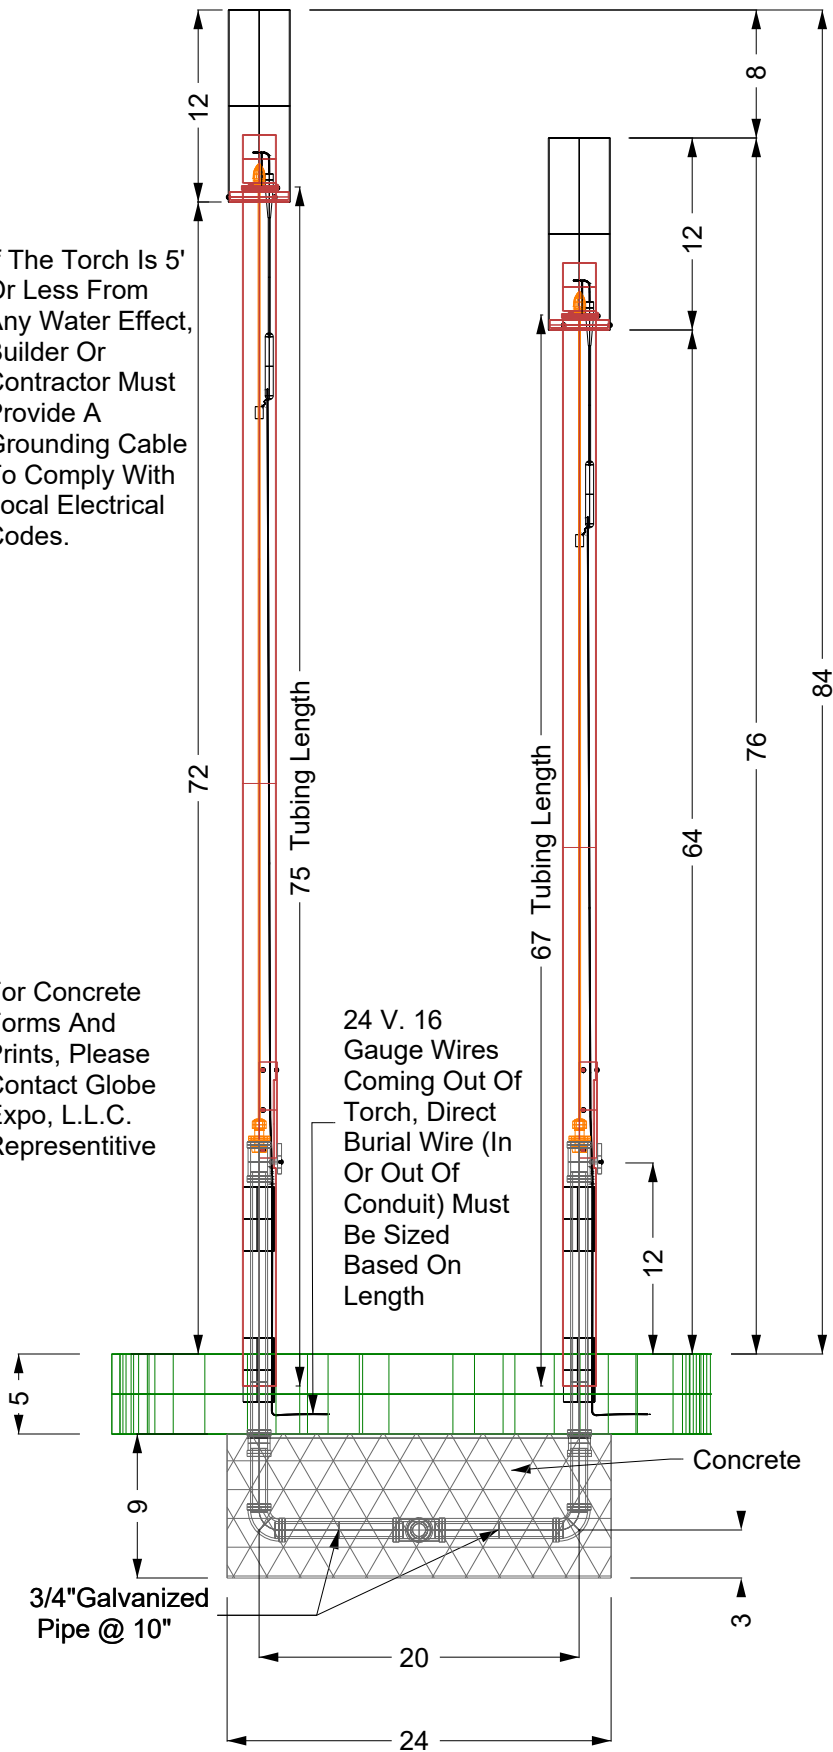

KAZ Flower Fully Automated Torch

If The Torch Is 5' Or Less From Any Water Effect, Builder Or Contractor Must Provide A Grounding Cable To Comply With Local Electrical Codes.

For Concrete Forms And Prints, Please Contact Globe Expo, L.L.C. Representative

24 V. 16 Gauge Wires Coming Out Of Torch, Direct Burial Wire (In Or Out Of Conduit) Must Be Sized Based On Length

All Dimensions In Inches